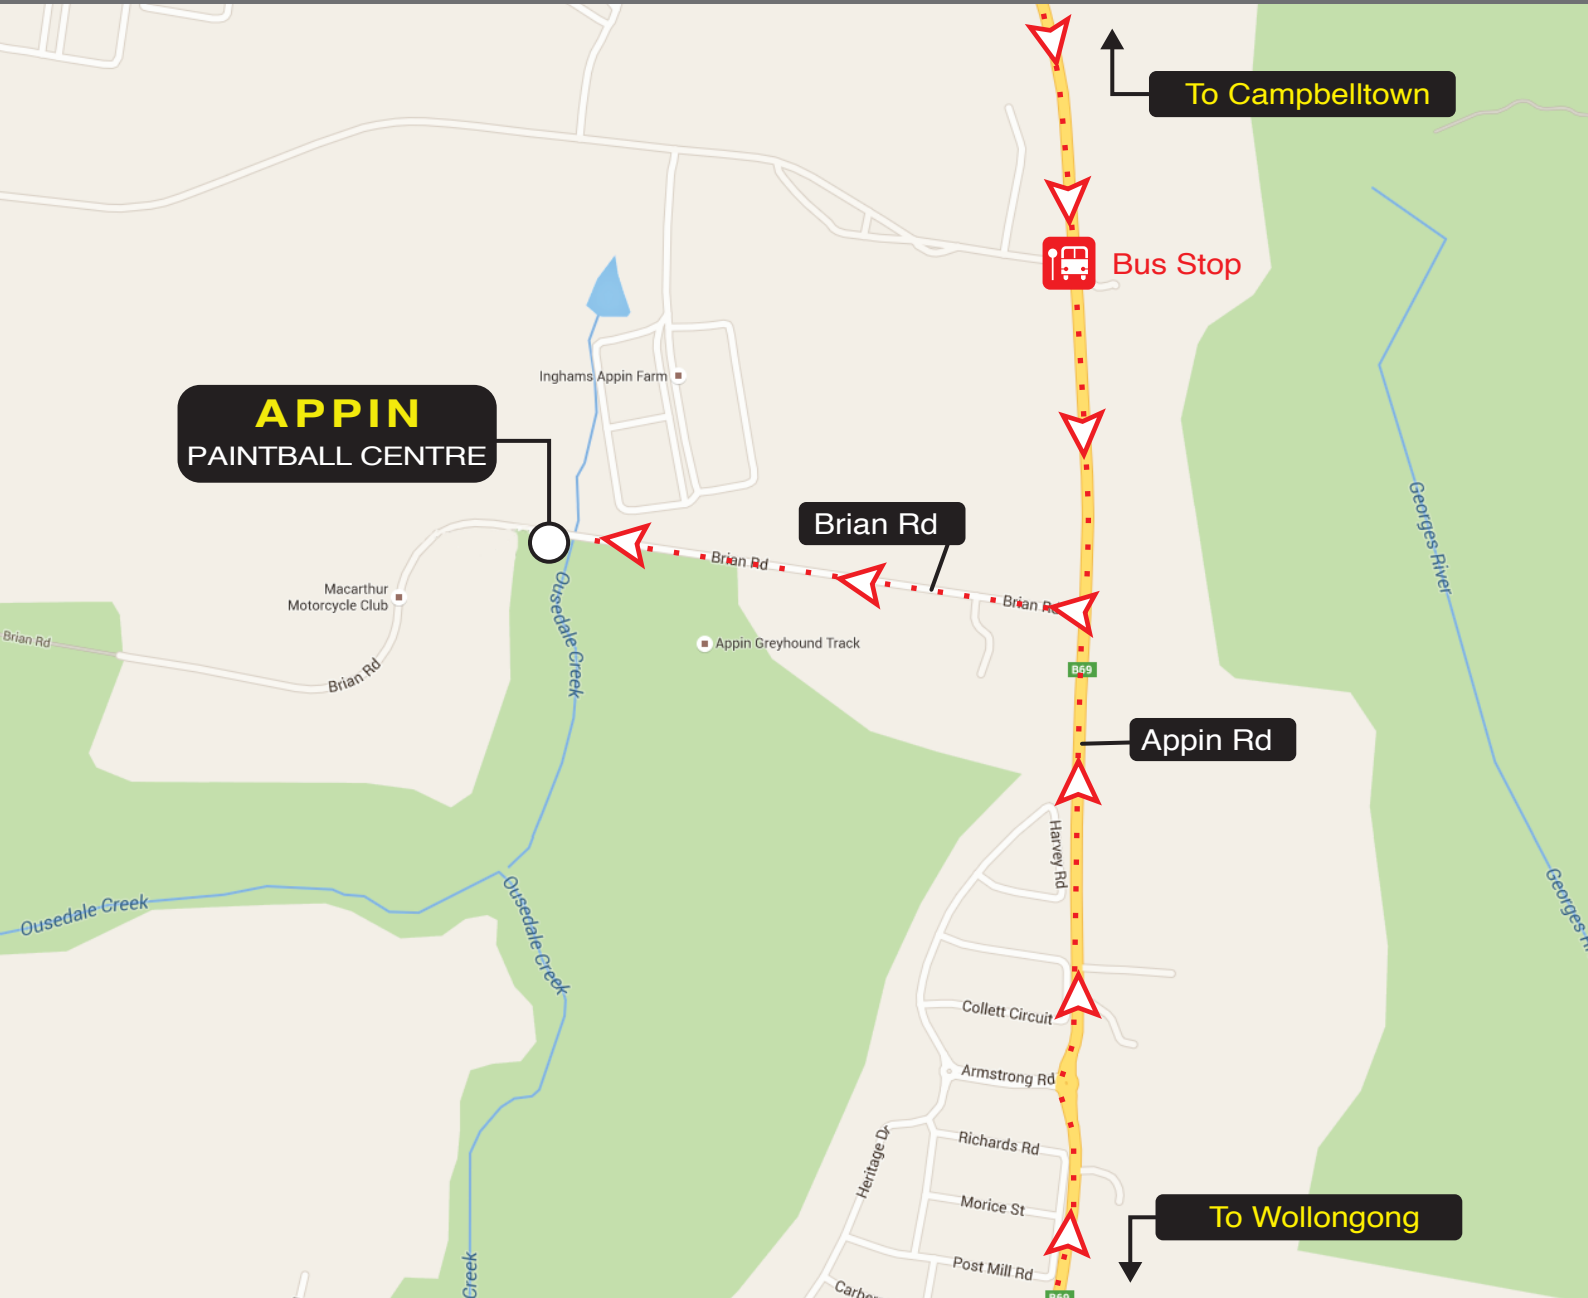

APPIN DIRECTIONS

ESTIMATED DRIVE TIME: 15 mins by car from the Campbelltown CBD
PAINTBALL CENTRE ADDRESS: 275 Brian Rd, Appin NSW 2560

BY CAR FROM WOLLONGONG

1. Head north-west on Bulli Pass Rd/Princes Hwy/B65.
2. Slight left onto Mount Ousley Rd/Princes Hwy/B65 (signs for Sydney/Campbelltown/National Route 1/State Route 69).
3. Slight right onto Mount Ousley Rd/B65 (signs for Darkes Forest/Campbelltown/State Route 69/State Route 65).
4. Slight right onto Appin Rd/Princes Hwy (signs for Campbelltown/Sydney/State Route 69).
5. Turn left onto Brian Rd.
6. Paintball centre is 600m on your left.

BY CAR FROM CAMPBELLTOWN

1. Head south on Appin Rd/B69.
2. Turn right onto Brian Rd.
3. Paintball centre is 600m on your left.

NEAREST BUS STOP

Appin Rd adj. Ingham's Chicken Farms Entry. Approx a 20 min walk to the paintball centre.

LOST?

Call us for directions

1300 795 336